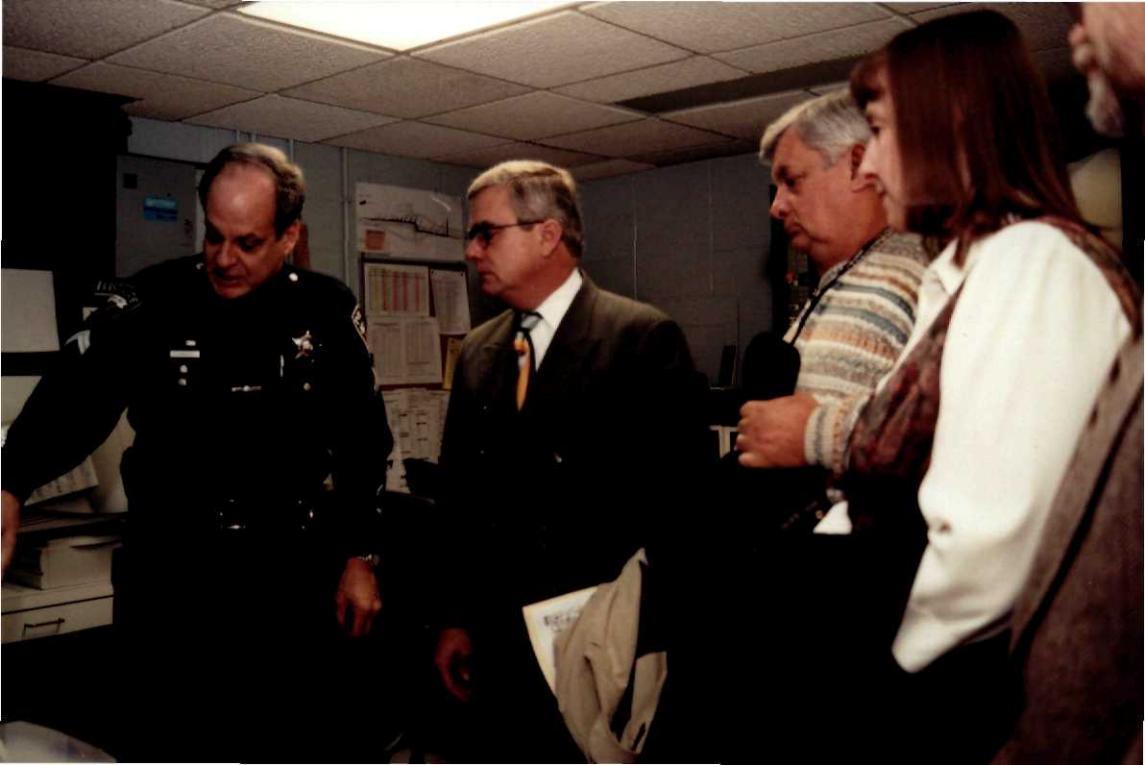

Village of

Wheeling

135 West Dundee Road

VILLAGE HALL

LOOK LISTEN AND LIVE

STOP

TH

STOP QUICKLY

MAGICAL
SIGNS OF LIFE

STOP

A photograph taken at night showing a remote-controlled car with a smiling face. The car is white with a black front and has large, expressive eyes and a wide, toothy grin. It is positioned in front of a sign that reads "WHEELING METRA STATION". A man in a dark uniform is standing to the right, holding a remote control device. In the background, there are large stone columns and a yellow balloon with a black symbol. A young boy in a white cap and another person are visible on the left side of the frame.